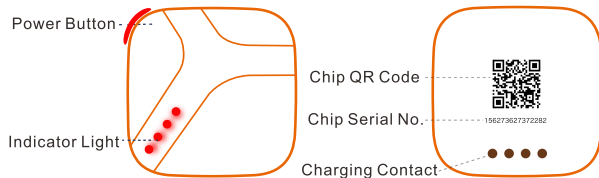

Small Locator

Part number : GF-3434A

Dimension : 34*34*13.5mm

LED light : red and green (four)

AGPS : support

GPS accuracy : 5 ~ 15meters

WIFI accuracy : 15~150meters

LBS accuracy : 200~2000meters

Locating mode : GPS/Glonass/Beidou、WIFI、LBS

Waterproof grade : daily waterproof

Charging mode : contact mode wireless charging

Built-in battery : 370mAh

Standby time of battery : About 4days

Miniature Locator

Electronic fence: set a security range in app, get real-time reminder when target is getting in or out of the fence.

Real-time locating: click the locating option in app, can check real time location of people and object.